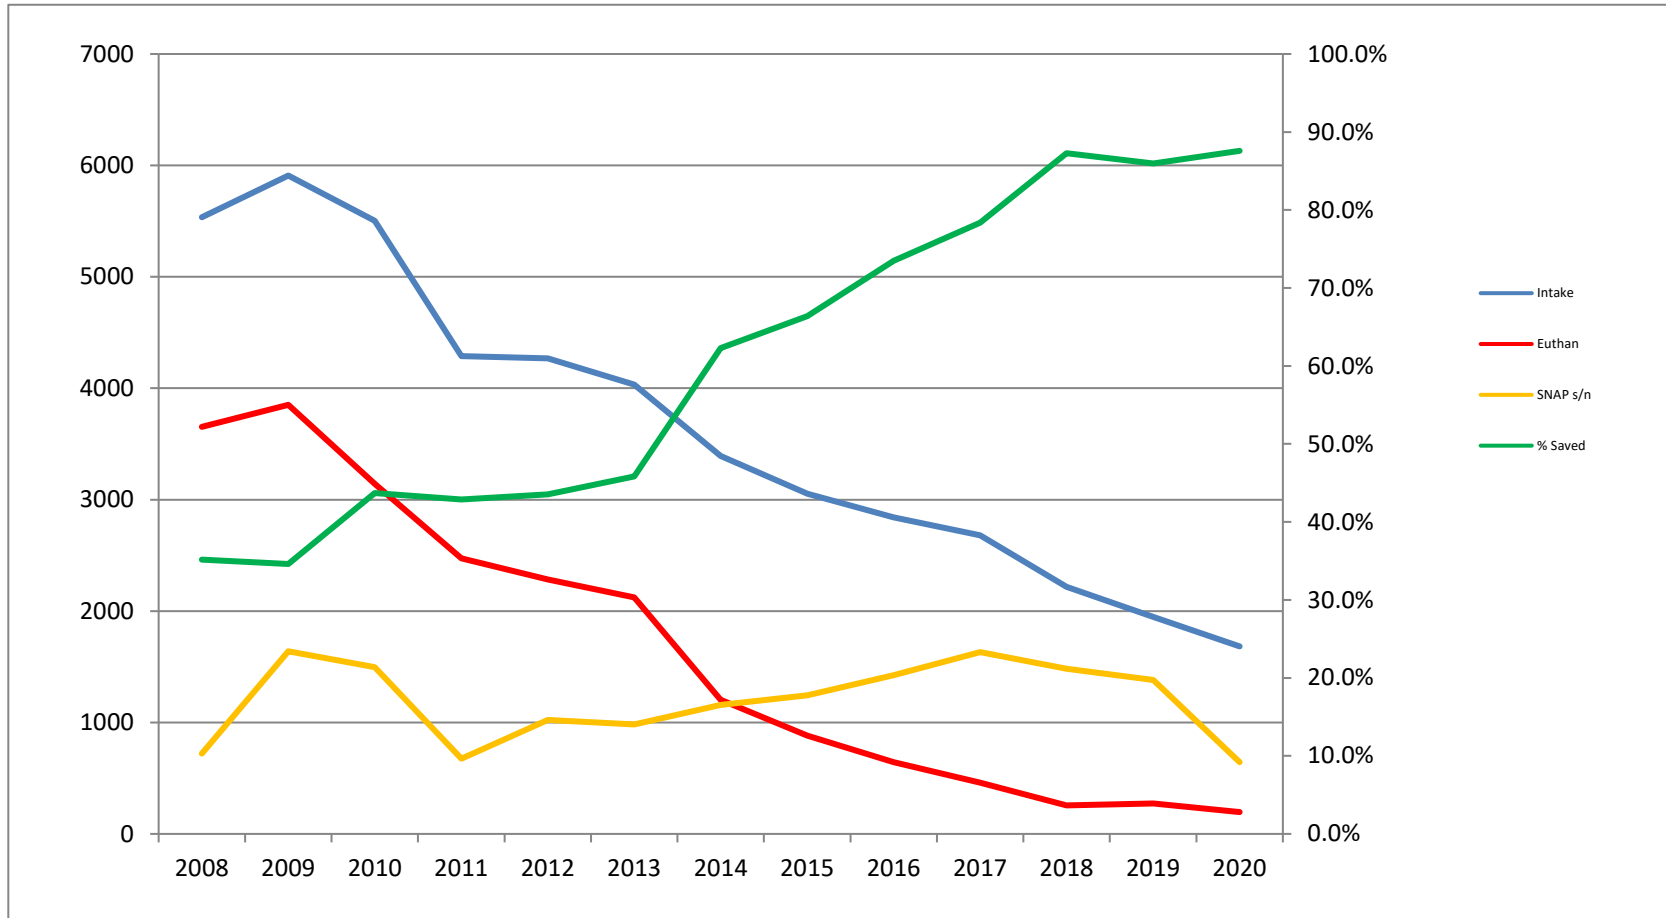

Monroe County Animal Shelter Analysis with Vouchers Distributed
2008 - 2020 Results

(First year of shelter operation was 2005)

2020 is the year Covid-19 took place